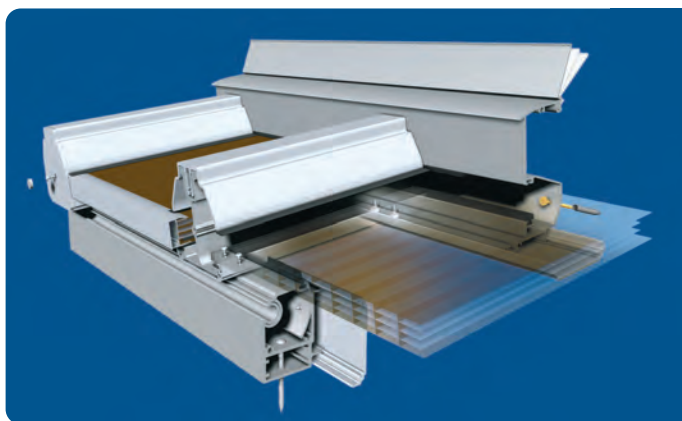

# POLYCARBONATE SHEETS AND GLAZING BARS

## POLYCARBONATE ROOFING SHEETS

Ideal for porches, carports, extensions, conservatories, covered walkways and skylights

Available in 10mm, 16mm and 25mm

Colours: clear, bronze and opal

## GLAZING BARS AND ACCESSORIES

A strong, lightweight, easy to fit range of glazing bar systems and accessories that accommodate 4 popular polycarbonate sheet thicknesses. Both rafter support and self support bars available.